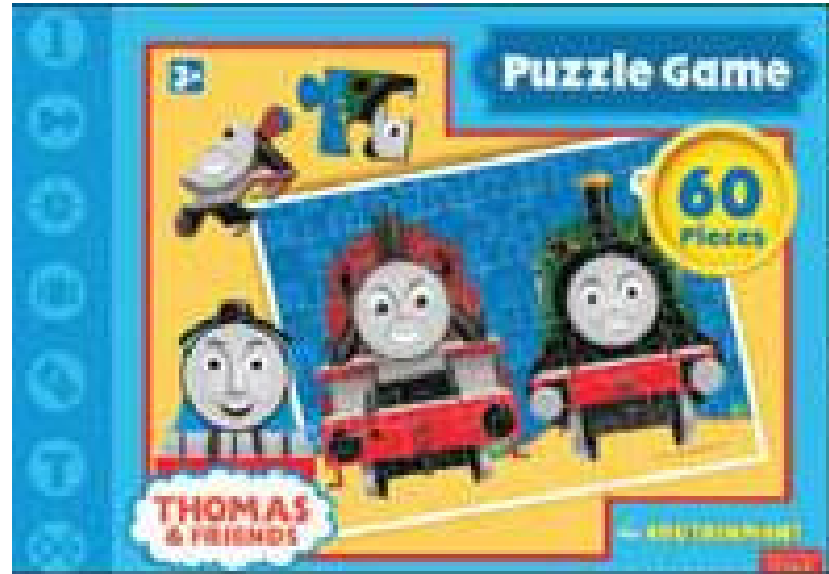

Nanson Overseas Pvt. Ltd.
New Delhi

FRESH ARRIVAL

P
U
Z
Z
L
E
G
A
M
E

THOMAS & FRIENDS PUZZLE GAME 60PCS

Case Size - 12

Code-10405

for more New Arrival visit at - www.franchisedollarstore.com, www.nansonoverseas.com