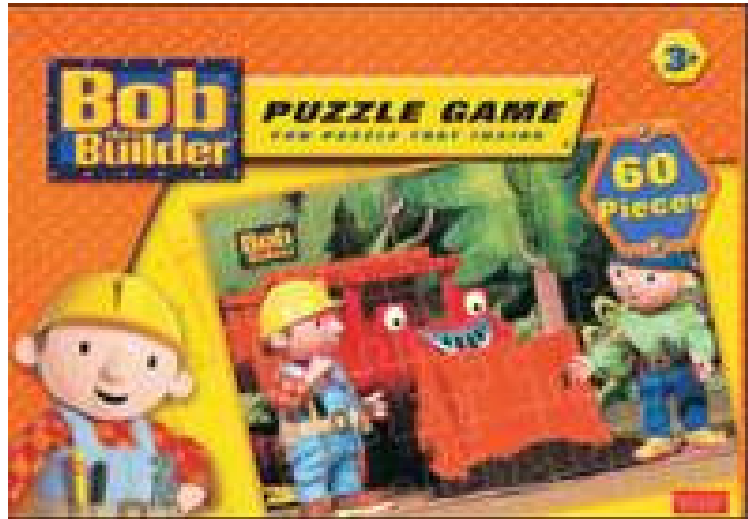

Nanson Overseas Pvt. Ltd.
New Delhi

FRESH ARRIVAL

P
U
Z
Z
L
E
G
A
M
E

BOB THE BUILDER PUZZLE GAME 60PCS

Case Size - 12

Code-10395